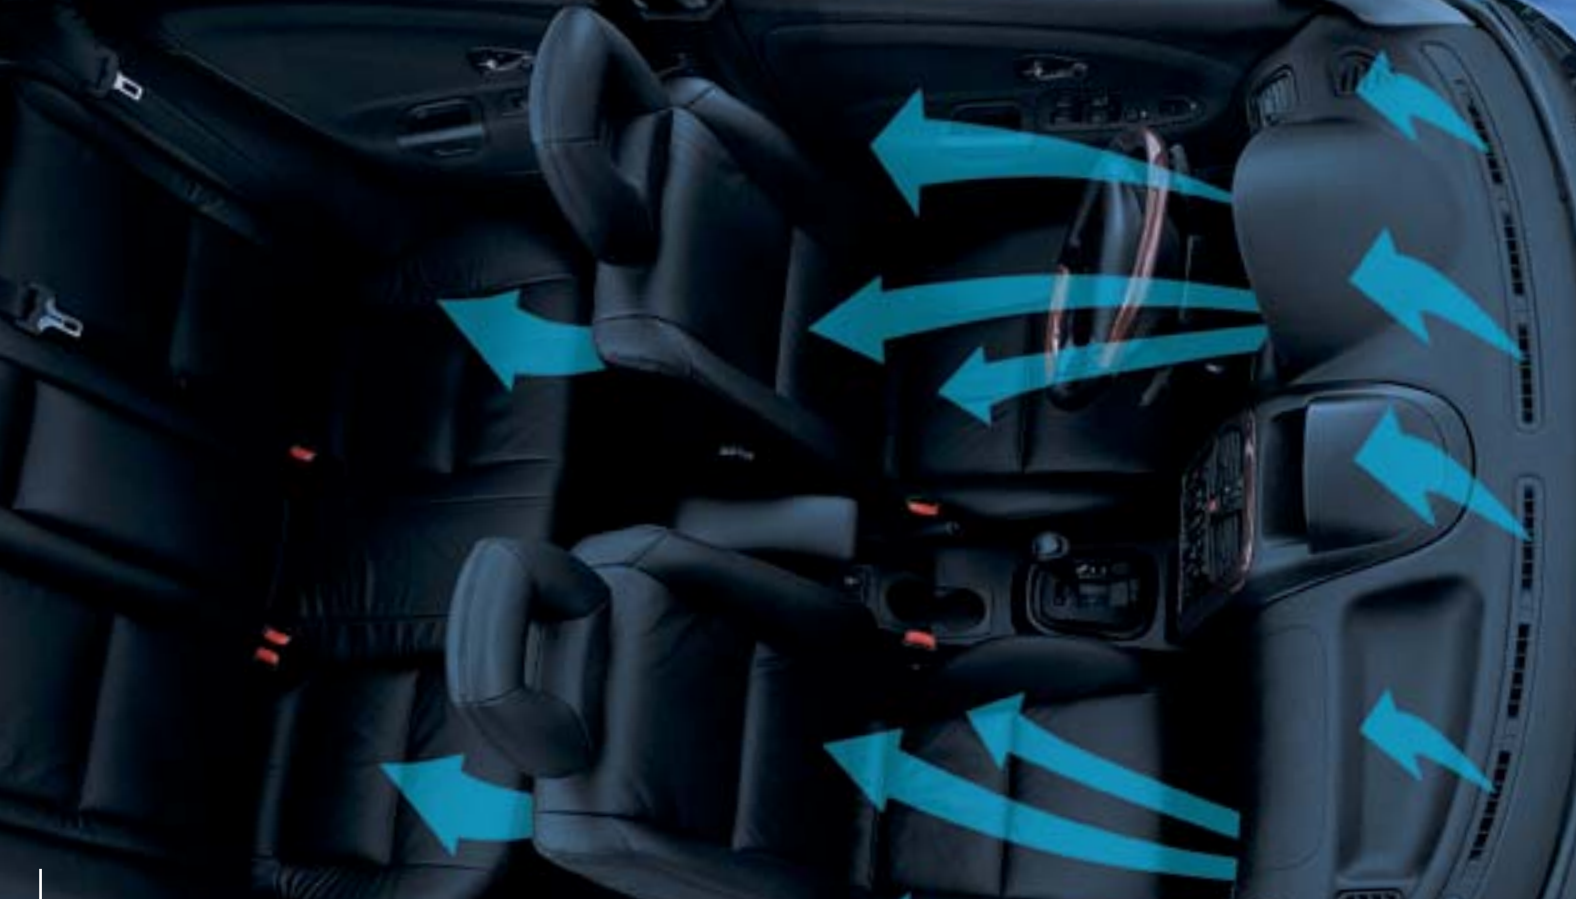

Pollen filter
For vehicles without air-conditioning XZ311916
For vehicles with air-conditioning XZ311917

Air-conditioning kit
For 1.3 engines, m/t, LHD MZ340700

For 1.6 engines, m/t, LHD MZ340782
For 1.6 engines, m/t, RHD MZ340783

For 1.6 engines, a/t and 1.8 GDI engines, LHD MZ340784
For 1.6 engines, a/t and 1.8 GDI engines, RHD MZ340785