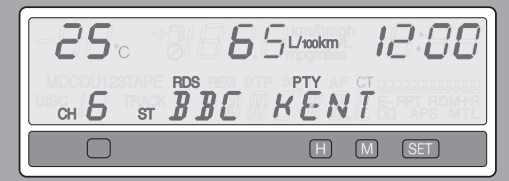

IN-CAR ENTERTAINMENT

Monochrome display with driving-related and audio information