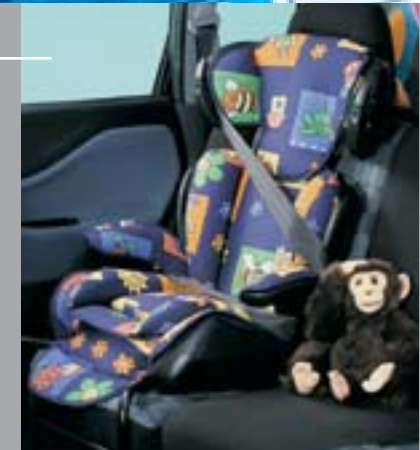

Child safety seat
"Baby-safe"
For babies up to 15
months and 13 kgs
MZ311097

Child safety seat
"Airseat"
For children between 9
months and 8 years old
MZ312389

Child safety seat
"Zoom"
For children between
4 to 12 years of age
MZ311099