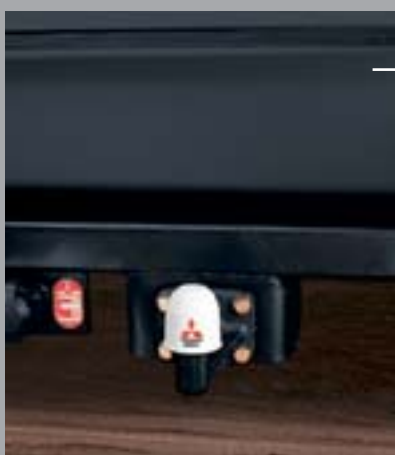

**Towbar,
fixed type**
MZ312711

**Towbar,
flange type**
MZ312283