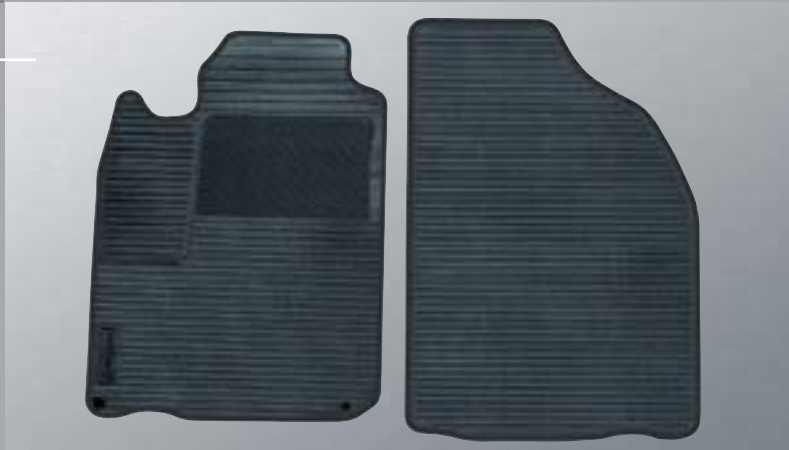

SAFETY & PROTECTION

Mitsubishi is well known for its high standards of safety. Your Pajero Sport offers active safety features like ABS, unobstructed driver visibility and passive features like the SRS front air bags and an impact absorbing body. All accessories we offer, from a series of safety seats for children to a separation rack, are designed with the same care and dedication.

SAFETY & PROTECTION

Pajero Sport shown with fog lamps, front guard with integrated underride protection, chromed headlamp mouldings and mirror covers.