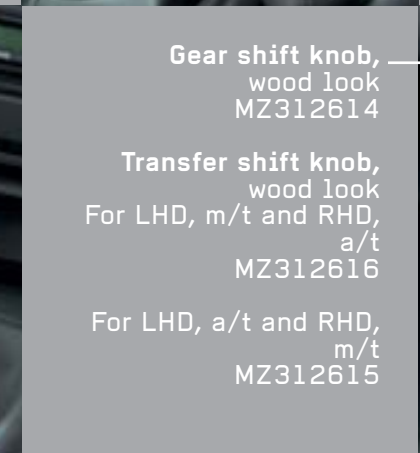

Gear shift knob,
wood look
MZ312614

Transfer shift knob,
wood look
For LHD, m/t and RHD,
a/t
MZ312616

For LHD, a/t and RHD,
m/t
MZ312615